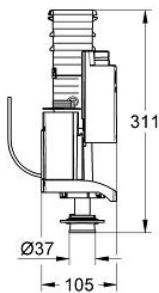

42 320 000 DUAL FLUSH DISCHARGE VALVE AV1

PRODUCT DESCRIPTION

- Colour: chrome
- AV1 complete with pipe extension
- 6 - 9 l adjustable
- without valve seat
- without actuation

42 320 000 DUAL FLUSH DISCHARGE VALVE AV1

SPARE PARTS

1: Extension for overflow pipe (Spare part-nr. 42313000)

2: Pneumatic hose (Spare part-nr. 42319000)

3: Seal (Spare part-nr. 42310000)