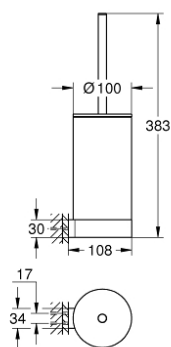

## 41 215 KF0 SELECTION TOILET BRUSH SET

### PRODUCT DESCRIPTION

- Colour: phantom black
- material: glass / metal
- wall mounted
- concealed fastening
- professional edition

### SPARE PARTS

1: Spare brush (Spare part-nr. 40951KF0)

1.1: Spare brush head (Spare part-nr. 40791001)

2: Spare glass (Spare part-nr. 40993000)