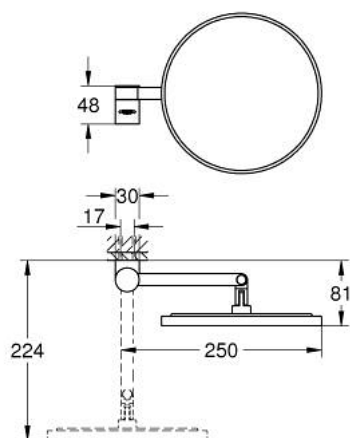

## 41 077 DC0 **SELECTION SHAVING MIRROR**

### PRODUCT DESCRIPTION

- Colour: supersteel
- material: glass / metal
- without lights
- magnification: x 7
- concealed fastening
- GROHE LongLife finish