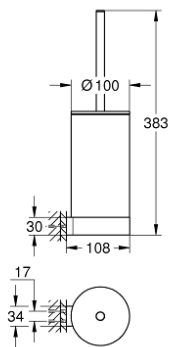

41 076 GN0 SELECTION TOILET BRUSH SET

PRODUCT DESCRIPTION

- Colour: brushed cool sunrise
- material: glass / metal
- wall mounted
- concealed fastening
- GROHE LongLife finish

41 076 GN0 SELECTION TOILET BRUSH SET

SPARE PARTS

1: Spare brush (Spare part-nr. 40951GN0)

1.1: Spare brush head (Spare part-nr. 40791KS1)

2: Spare glass (Spare part-nr. 40993000)