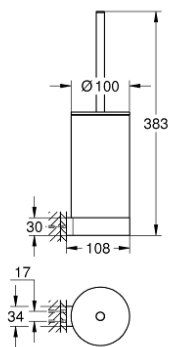

41 076 GL0 SELECTION TOILET BRUSH SET

PRODUCT DESCRIPTION

- Colour: cool sunrise
- material: glass / metal
- wall mounted
- concealed fastening
- GROHE LongLife finish

41 076 GL0 **SELECTION TOILET BRUSH SET**

SPARE PARTS

1: Spare brush (Spare part-nr. 40951GL0)

1.1: Spare brush head (Spare part-nr. 40791KS1)

2: Spare glass (Spare part-nr. 40993000)