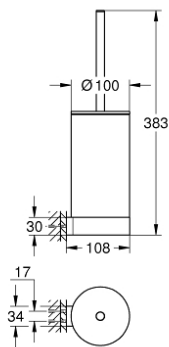

41 076 DL0 SELECTION TOILET BRUSH SET

PRODUCT DESCRIPTION

- Colour: brushed warm sunset
- material: glass / metal
- wall mounted
- concealed fastening
- GROHE LongLife finish

41 076 DL0 SELECTION TOILET BRUSH SET

SPARE PARTS

1: Spare brush (Spare part-nr. 40951DL0)

1.1: Spare brush head (Spare part-nr. 40791KS1)

2: Spare glass (Spare part-nr. 40993000)