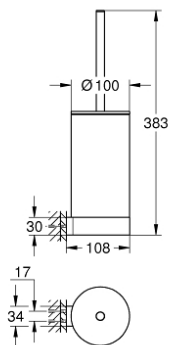

41 076 DC0 **SELECTION TOILET BRUSH SET**

PRODUCT DESCRIPTION

- Colour: supersteel
- material: glass / metal
- wall mounted
- concealed fastening
- GROHE LongLife finish

41 076 DC0 **SELECTION TOILET BRUSH SET**

SPARE PARTS

1: Spare brush (Spare part-nr. 40951DC0)

1.1: Spare brush head (Spare part-nr. 40791KS1)

2: Spare glass (Spare part-nr. 40993000)