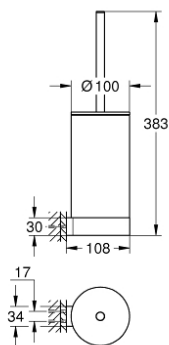

41 076 DA0 SELECTION TOILET BRUSH SET

PRODUCT DESCRIPTION

- Colour: warm sunset
- material: glass / metal
- wall mounted
- concealed fastening
- GROHE LongLife finish

41 076 DA0 **SELECTION TOILET BRUSH SET**

SPARE PARTS

1: Spare brush (Spare part-nr. 40951DA0)

1.1: Spare brush head (Spare part-nr. 40791KS1)

2: Spare glass (Spare part-nr. 40993000)