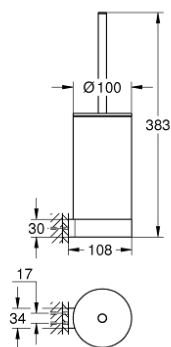

41 076 AL0 SELECTION TOILET BRUSH SET

PRODUCT DESCRIPTION

- Colour: brushed hard graphite
- material: glass / metal
- wall mounted
- concealed fastening
- GROHE LongLife finish

41 076 AL0 SELECTION TOILET BRUSH SET

SPARE PARTS

1: Spare brush (Spare part-nr. 40951AL0)

1.1: Spare brush head (Spare part-nr. 40791KS1)

2: Spare glass (Spare part-nr. 40993000)