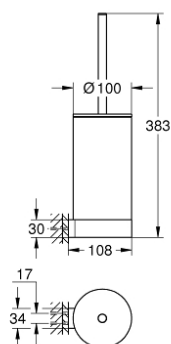

41 076 A00 SELECTION TOILET BRUSH SET

PRODUCT DESCRIPTION

- Colour: hard graphite
- material: glass / metal
- wall mounted
- concealed fastening
- GROHE LongLife finish

41 076 A00 SELECTION TOILET BRUSH SET

SPARE PARTS

1: Spare brush (Spare part-nr. 40951A00)

1.1: Spare brush head (Spare part-nr. 40791KS1)

2: Spare glass (Spare part-nr. 40993000)