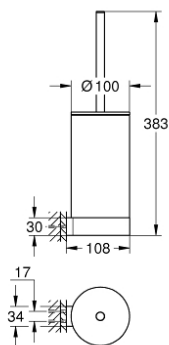

## 41 076 000 SELECTION TOILET BRUSH SET

### PRODUCT DESCRIPTION

- Colour: chrome
- material: glass / metal
- wall mounted
- concealed fastening
- GROHE LongLife finish

### SPARE PARTS

- 1: Spare brush (Spare part-nr. 40951000)
- 1.1: Spare brush head (Spare part-nr. 40791001)
- 2: Spare glass (Spare part-nr. 40993000)