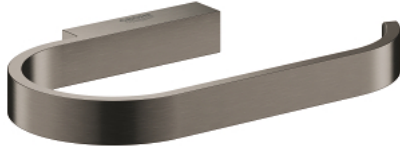

41 068 AL0 SELECTION TOILET PAPER HOLDER

PRODUCT DESCRIPTION

- Colour: brushed hard graphite
- without cover
- material: metal
- wall mounted
- concealed fastening
- GROHE LongLife finish