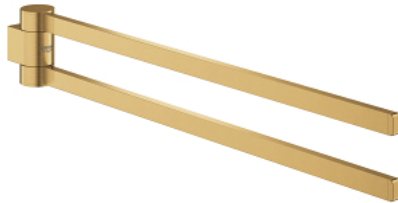

41 063 GN0 SELECTION TOWEL HOLDER, PIVOTABLE

PRODUCT DESCRIPTION

- Colour: brushed cool sunrise
- material: metal
- depth 441 mm (functional depth 400 mm)
- two arms
- concealed fastening
- GROHE LongLife finish