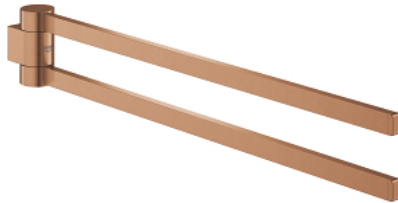

## 41 063 DL0 SELECTION TOWEL HOLDER, PIVOTABLE

### PRODUCT DESCRIPTION

- Colour: brushed warm sunset
- material: metal
- depth 441 mm (functional depth 400 mm)
- two arms
- concealed fastening
- GROHE LongLife finish