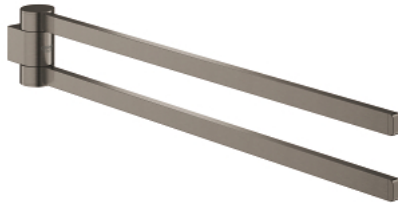

41 063 AL0 SELECTION TOWEL HOLDER, PIVOTABLE

PRODUCT DESCRIPTION

- Colour: brushed hard graphite
- material: metal
- depth 441 mm (functional depth 400 mm)
- two arms
- concealed fastening
- GROHE LongLife finish