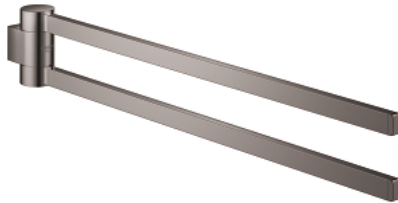

## 41 063 A00 SELECTION TOWEL HOLDER, PIVOTABLE

### PRODUCT DESCRIPTION

- Colour: hard graphite
- material: metal
- depth 441 mm (functional depth 400 mm)
- two arms
- concealed fastening
- GROHE LongLife finish