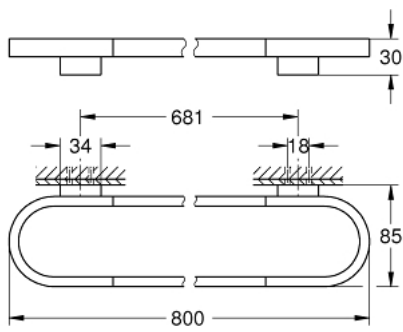

## 41 058 GN0 SELECTION TOWEL HOLDER

### PRODUCT DESCRIPTION

- Colour: brushed cool sunrise
- material: metal
- length 800 mm
- concealed fastening
- GROHE LongLife finish