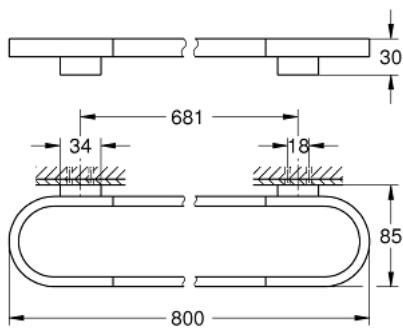

## 41 058 GL0 **SELECTION TOWEL HOLDER**

### PRODUCT DESCRIPTION

- Colour: cool sunrise
- material: metal
- length 800 mm
- concealed fastening
- GROHE LongLife finish