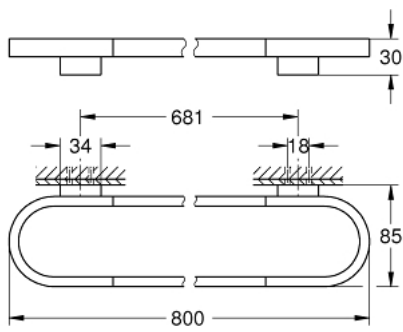

41 058 DL0 SELECTION TOWEL HOLDER

PRODUCT DESCRIPTION

- Colour: brushed warm sunset
- material: metal
- length 800 mm
- concealed fastening
- GROHE LongLife finish