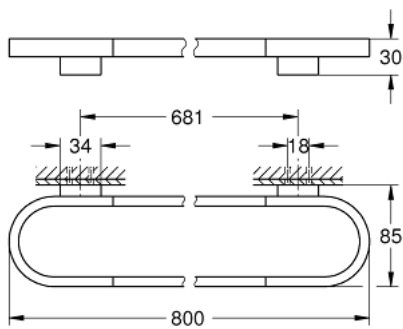

41 058 DC0 **SELECTION TOWEL HOLDER**

PRODUCT DESCRIPTION

- Colour: supersteel
- material: metal
- length 800 mm
- concealed fastening
- GROHE LongLife finish