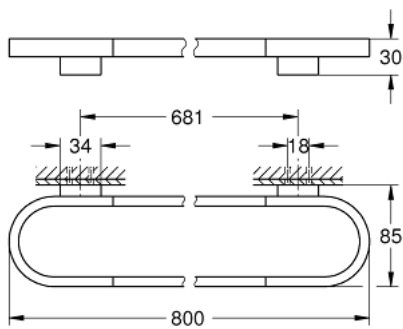

41 058 DA0 SELECTION TOWEL HOLDER

PRODUCT DESCRIPTION

- Colour: warm sunset
- material: metal
- length 800 mm
- concealed fastening
- GROHE LongLife finish