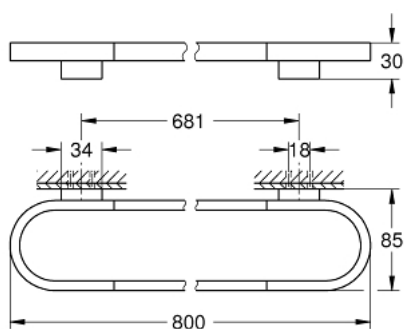

## 41 058 AL0 SELECTION TOWEL HOLDER

### PRODUCT DESCRIPTION

- Colour: brushed hard graphite
- material: metal
- length 800 mm
- concealed fastening
- GROHE LongLife finish