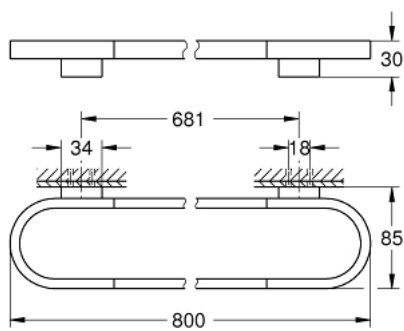

41 058 000 SELECTION TOWEL HOLDER

PRODUCT DESCRIPTION

- Colour: chrome
- material: metal
- length 800 mm
- concealed fastening
- GROHE LongLife finish