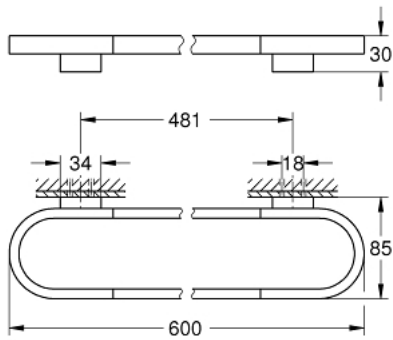

41 056 GN0 SELECTION TOWEL HOLDER

PRODUCT DESCRIPTION

- Colour: brushed cool sunrise
- material: metal
- length 600 mm
- concealed fastening
- for use with glass shelf (41 057)
- GROHE LongLife finish