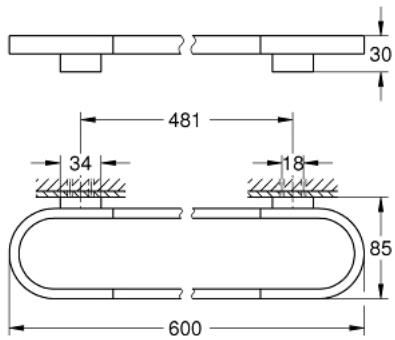

41 056 DC0 **SELECTION TOWEL HOLDER**

PRODUCT DESCRIPTION

- Colour: supersteel
- material: metal
- length 600 mm
- concealed fastening
- for use with glass shelf (41 057)
- GROHE LongLife finish