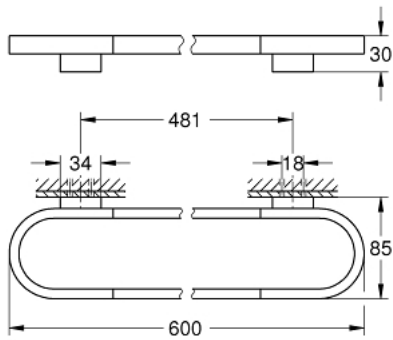

41 056 DA0 SELECTION TOWEL HOLDER

PRODUCT DESCRIPTION

- Colour: warm sunset
- material: metal
- length 600 mm
- concealed fastening
- for use with glass shelf (41 057)
- GROHE LongLife finish