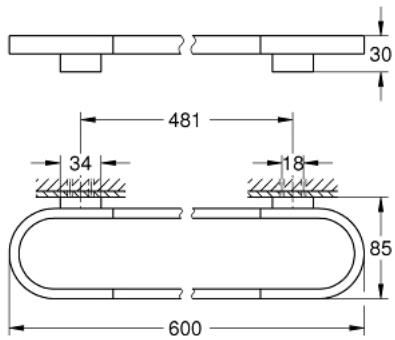

41 056 AL0 SELECTION TOWEL HOLDER

PRODUCT DESCRIPTION

- Colour: brushed hard graphite
- material: metal
- length 600 mm
- concealed fastening
- for use with glass shelf (41 057)
- GROHE LongLife finish