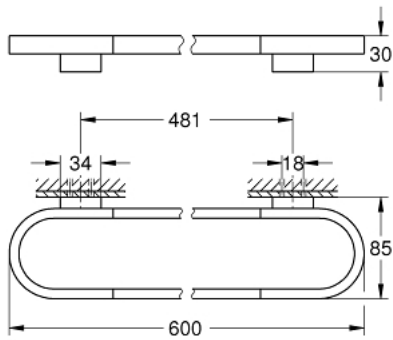

41 056 000 SELECTION TOWEL HOLDER

PRODUCT DESCRIPTION

- Colour: chrome
- material: metal
- length 600 mm
- concealed fastening
- for use with glass shelf (41 057)
- GROHE LongLife finish