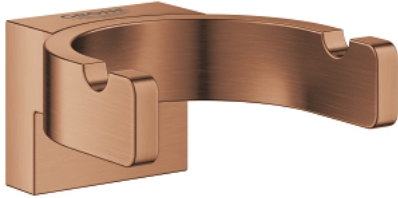

## 41 049 DL0 SELECTION DOUBLE ROBE HOOK

### PRODUCT DESCRIPTION

- Colour: brushed warm sunset
- material: metal
- concealed fastening
- GROHE LongLife finish