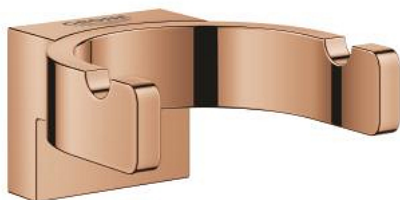

41 049 DA0 SELECTION DOUBLE ROBE HOOK

PRODUCT DESCRIPTION

- Colour: warm sunset
- material: metal
- concealed fastening
- GROHE LongLife finish