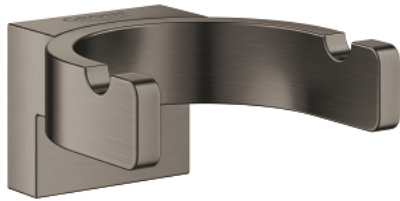

41 049 AL0 SELECTION DOUBLE ROBE HOOK

PRODUCT DESCRIPTION

- Colour: brushed hard graphite
- material: metal
- concealed fastening
- GROHE LongLife finish