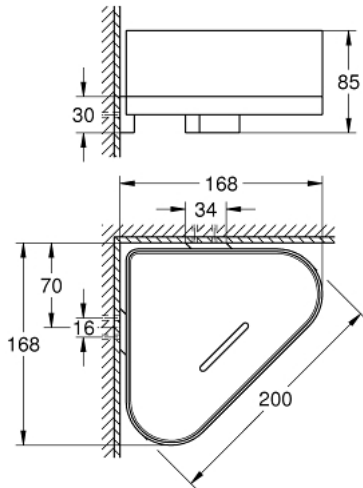

41 038 DC0 SELECTION CORNER SHOWER TRAY WITH HOLDER

PRODUCT DESCRIPTION

- Colour: supersteel
- material: metal/plastic
- concealed fastening
- GROHE LongLife finish

41 038 DC0 **SELECTION CORNER SHOWER TRAY WITH HOLDER**

SPARE PARTS

1: Spare shower dish (Spare part-nr. 40994000)