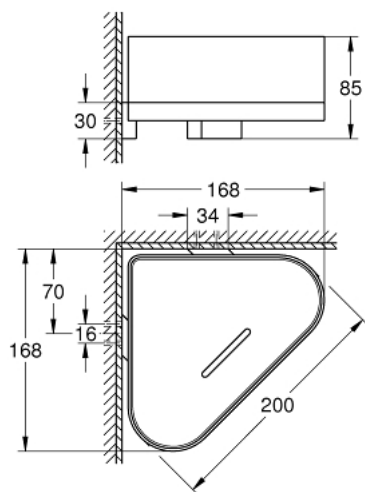

41 038 AL0 SELECTION CORNER SHOWER TRAY WITH HOLDER

PRODUCT DESCRIPTION

- Colour: brushed hard graphite
- material: metal/plastic
- concealed fastening
- GROHE LongLife finish

41 038 AL0 SELECTION CORNER SHOWER TRAY WITH HOLDER

SPARE PARTS

1: Spare shower dish (Spare part-nr. 40994000)