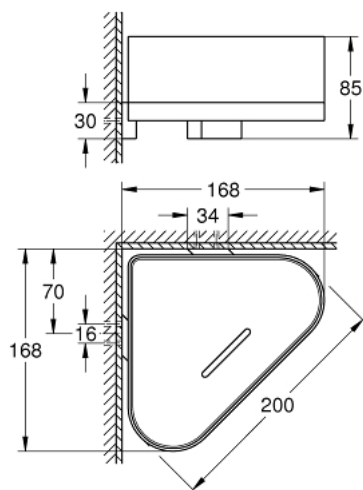

41 038 000 SELECTION CORNER SHOWER TRAY WITH HOLDER

PRODUCT DESCRIPTION

- Colour: chrome
- material: metal/plastic
- concealed fastening
- GROHE LongLife finish

41 038 000 SELECTION CORNER SHOWER TRAY WITH HOLDER

SPARE PARTS

1: Spare shower dish (Spare part-nr. 40994000)