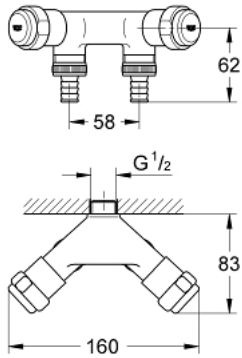

41 022 000 **DOUBLE BIB COCK**

PRODUCT DESCRIPTION

- Colour: chrome
- wall mounted
- grease chamber headpart 1/2" for closable hose connection
- non-return valve type EB
- protected against backflow
- GROHE LongLife finish
- for combination with pipe ventilating valve type HB 41 239 000

41 022 000 DOUBLE BIB COCK

SPARE PARTS

1: Headpart 1/2" (Spare part-nr. 41818000)

1.1: Snap insert (Spare part-nr. 4184200M)

2: Pipe-ventilating valve 3/4" (Spare part-nr. 41239000)*

3: Cap 3/4" (Spare part-nr. 41826000)*

4: Handle (Spare part-nr. 41000000)*

* Optional accessories