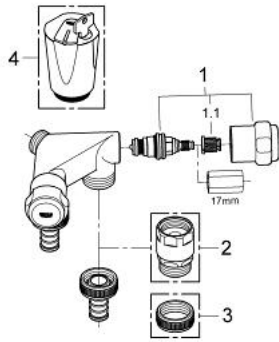

41 022 000 **DOUBLE BIB COCK**

PRODUCT DESCRIPTION

- Colour: chrome
- wall mounted
- grease chamber headpart 1/2" for closable hose connection
- non-return valve type EB
- protected against backflow
- GROHE LongLife finish
- for combination with pipe ventilating valve type HB 41 239 000

41 022 000 DOUBLE BIB COCK

SPARE PARTS

1: Headpart 1/2" (Spare part-nr. 41818000)

1.1: Snap insert (Spare part-nr. 4184200M)

2: Pipe-ventilating valve 3/4" (Spare part-nr. 41239000)*

3: Cap 3/4" (Spare part-nr. 41826000)*

4: Handle (Spare part-nr. 41000000)*

* Optional accessories