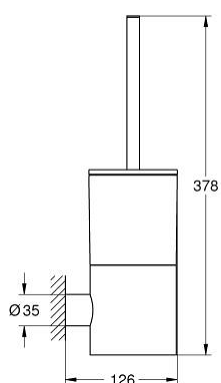

40 892 KF0 ATRIO TOILET BRUSH SET

PRODUCT DESCRIPTION

- Colour: phantom black
- material: glass / metal
- wall mounted
- concealed fastening

40 892 KF0 ATRIO TOILET BRUSH SET

SPARE PARTS

- 1: Spare brush (Spare part-nr. 40951KF0)
- 1.1: Spare brush head (Spare part-nr. 40791001)
- 2: Spare glass for brush (Spare part-nr. 40952000)