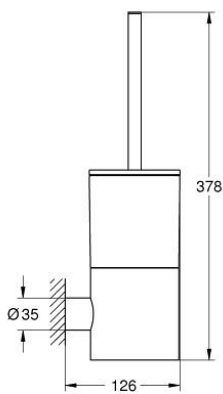

40 892 DL0 ATRIO TOILET BRUSH SET

PRODUCT DESCRIPTION

- Colour: brushed warm sunset
- material: glass / metal
- wall mounted
- concealed fastening
- GROHE LongLife finish