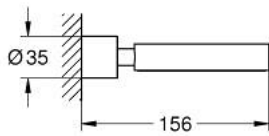

40 885 GN0 **ATRIO HOLDER**

PRODUCT DESCRIPTION

- Colour: brushed cool sunrise
- fits soap dish 40 883 000 or hair dryer inlet 40 964 001 (please order separately)
- material: metal
- concealed fastening
- GROHE LongLife finish