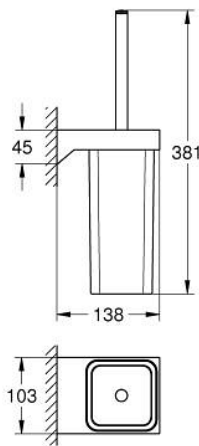

40 857 243 0 **SELECTION CUBE TOILET BRUSH SET**

PRODUCT DESCRIPTION

- Colour: matte black
- material: glass / metal
- wall mounted
- concealed fastening

40 857 243 0 **SELECTION CUBE TOILET BRUSH SET**

SPARE PARTS

- 1: Spare brush (Spare part-nr. 408682430)
- 1.1: Spare brush head (Spare part-nr. 40870000)
- 2: Spare glass for toilet brush set (Spare part-nr. 40867000)