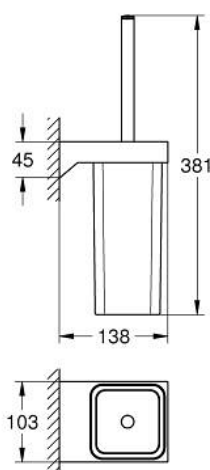

40 857 000 SELECTION CUBE TOILET BRUSH SET

PRODUCT DESCRIPTION

- Colour: chrome
- material: glass / metal
- wall mounted
- concealed fastening
- GROHE LongLife finish

40 857 000 SELECTION CUBE TOILET BRUSH SET

SPARE PARTS

- 1: Spare brush (Spare part-nr. 40868000)
- 1.1: Spare brush head (Spare part-nr. 40870000)
- 2: Spare glass for toilet brush set (Spare part-nr. 40867000)