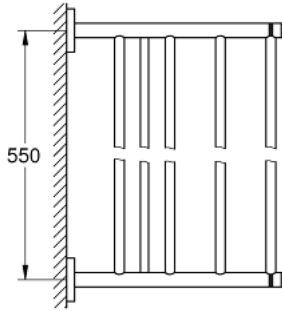

40 800 GN1 ESSENTIALS MULTI BATH TOWEL RACK

PRODUCT DESCRIPTION

- Colour: brushed cool sunrise
- material: metal
- 604 mm (functional length 550 mm)
- concealed fastening
- GROHE LongLife finish
- suitable for screwing (including screws and dowels)