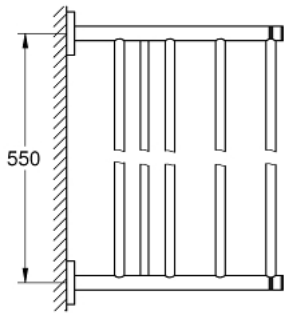

40 800 DL1 ESSENTIALS MULTI BATH TOWEL RACK

PRODUCT DESCRIPTION

- Colour: brushed warm sunset
- material: metal
- 604 mm (functional length 550 mm)
- concealed fastening
- GROHE LongLife finish
- suitable for screwing (including screws and dowels)