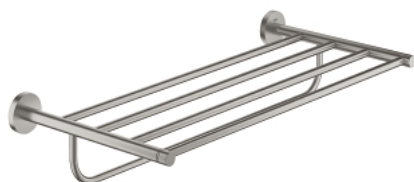

## 40 800 DC1 ESSENTIALS MULTI BATH TOWEL RACK

### PRODUCT DESCRIPTION

- Colour: supersteel
- material: metal
- 604 mm (functional length 550 mm)
- concealed fastening
- GROHE LongLife finish
- suitable for screwing (including screws and dowels)