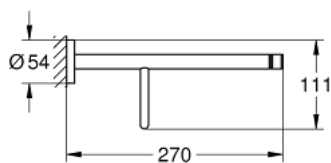

### PRODUCT DESCRIPTION

- Colour: warm sunset
- material: metal
- 604 mm (functional length 550 mm)
- concealed fastening
- GROHE LongLife finish
- suitable for screwing (including screws and dowels)