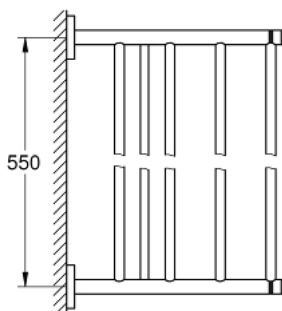

### PRODUCT DESCRIPTION

- Colour: warm sunset
- material: metal
- 604 mm (functional length 550 mm)
- concealed fastening
- GROHE LongLife finish
- suitable for screwing (including screws and dowels)