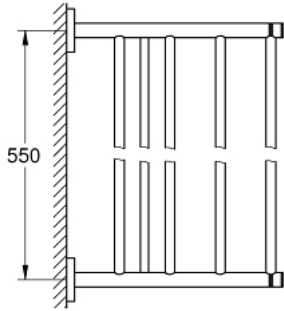

40 800 AL1 ESSENTIALS MULTI BATH TOWEL RACK

PRODUCT DESCRIPTION

- Colour: brushed hard graphite
- material: metal
- 604 mm (functional length 550 mm)
- concealed fastening
- GROHE LongLife finish
- suitable for screwing (including screws and dowels)