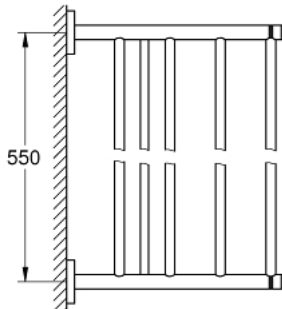

40 800 A01 ESSENTIALS MULTI BATH TOWEL RACK

PRODUCT DESCRIPTION

- Colour: hard graphite
- material: metal
- 604 mm (functional length 550 mm)
- concealed fastening
- GROHE LongLife finish
- suitable for screwing (including screws and dowels)