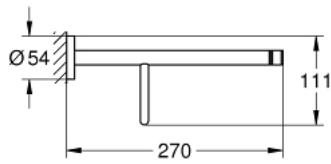

40 800 A01 ESSENTIALS MULTI BATH TOWEL RACK

PRODUCT DESCRIPTION

- Colour: hard graphite
- material: metal
- 604 mm (functional length 550 mm)
- concealed fastening
- GROHE LongLife finish
- suitable for screwing (including screws and dowels)