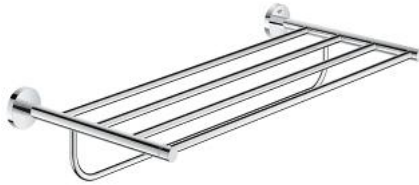

40 800 001 ESSENTIALS MULTI BATH TOWEL RACK

PRODUCT DESCRIPTION

- Colour: chrome
- material: metal
- 604 mm (functional length 550 mm)
- concealed fastening
- GROHE LongLife finish
- suitable for screwing (including screws and dowels)