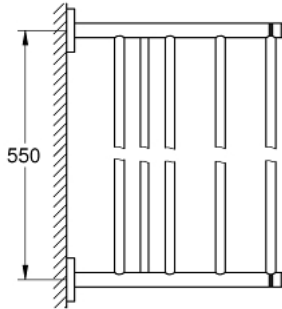

40 800 001 ESSENTIALS MULTI BATH TOWEL RACK

PRODUCT DESCRIPTION

- Colour: chrome
- material: metal
- 604 mm (functional length 550 mm)
- concealed fastening
- GROHE LongLife finish
- suitable for screwing (including screws and dowels)