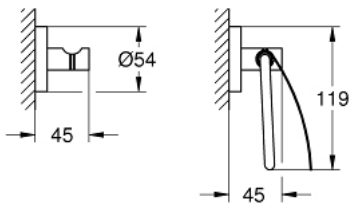

40 775 DC1 ESSENTIALS GUEST BATHROOM ACCESSORIES SET 3-IN-1

PRODUCT DESCRIPTION

- Colour: supersteel
- material: metal
- consisting of:
 - towel rail, 600 mm (40 366 001)
 - robe hook (40 364 001)
 - toilet paper holder (40 367 001)
- concealed fastening
- GROHE LongLife finish
- suitable for screwing (including screws and dowels) or gluing (glue 40 915 000 sold separately - 4 x needed)