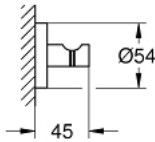

### PRODUCT DESCRIPTION

- Colour: chrome
- material: metal
- consisting of:
  - towel rail, 600 mm (40 366 001)
  - robe hook (40 364 001)
  - toilet paper holder (40 367 001)
- concealed fastening
- GROHE LongLife finish
- suitable for screwing (including screws and dowels) or gluing (glue 40 915 000 sold separately - 4 x needed)