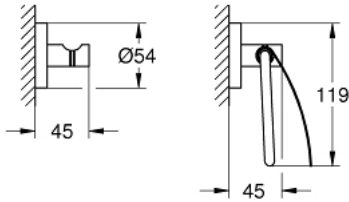

### PRODUCT DESCRIPTION

- Colour: chrome
- material: metal
- consisting of:
  - towel rail, 600 mm (40 366 001)
  - robe hook (40 364 001)
  - toilet paper holder (40 367 001)
- concealed fastening
- GROHE LongLife finish
- suitable for screwing (including screws and dowels) or gluing (glue 40 915 000 sold separately - 4 x needed)