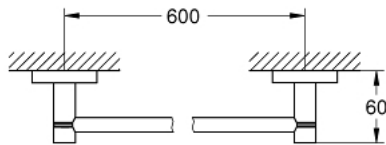

### PRODUCT DESCRIPTION

- Colour: chrome
- material: metal
- consisting of:
  - towel rail, 600 mm (40 366 001)
  - robe hook (40 364 001)
  - toilet paper holder (40 367 001)
- concealed fastening
- GROHE LongLife finish
- suitable for screwing (including screws and dowels) or gluing (glue 40 915 000 sold separately - 4 x needed)