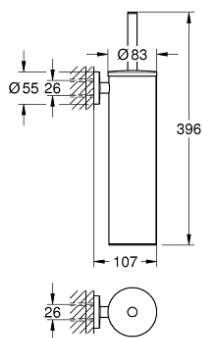

40 696 GL0 ESSENTIALS TOILET BRUSH SET METAL

PRODUCT DESCRIPTION

- Colour: cool sunrise
- material: metal
- wall mounted
- concealed fastening
- GROHE LongLife finish
- suitable for screwing (including screws and dowels)
- black brush head
- removable inner plastic container

40 696 GL0 ESSENTIALS TOILET BRUSH SET METAL

SPARE PARTS

- 1: brush (Spare part-nr. 40743GL0)
- 1.1: Brush head (Spare part-nr. 40744K00)
- 2: Spare cup for brush (Spare part-nr. 40745K00)