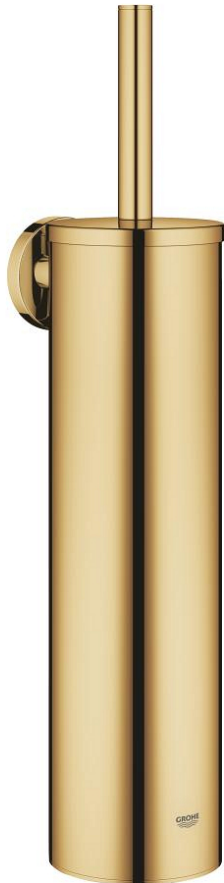

40 696 GL0 ESSENTIALS TOILET BRUSH SET METAL

PRODUCT DESCRIPTION

- Colour: cool sunrise
- material: metal
- wall mounted
- concealed fastening
- GROHE LongLife finish
- suitable for screwing (including screws and dowels)
- black brush head
- removable inner plastic container

40 696 GL0 ESSENTIALS TOILET BRUSH SET METAL

SPARE PARTS

- 1: brush (Spare part-nr. 40743GL0)
- 1.1: Brush head (Spare part-nr. 40744K00)
- 2: Spare cup for brush (Spare part-nr. 40745K00)